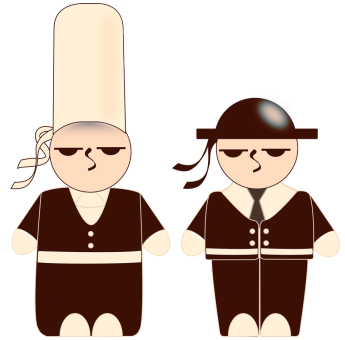

A brown square with rounded corners, featuring a decorative pattern of three stylized swirls. The text "DEN BLEIZ" is written in a white, outlined, sans-serif font across the middle.

DEN BLEIZ

A brown square with rounded corners, featuring a decorative pattern of three stylized swirls. The text "DEN BLEIZ" is written in a white, outlined, sans-serif font across the middle.

Breton•ne

A brown square with rounded corners, featuring a decorative pattern of three stylized swirls in a triangular arrangement. The text "DEN BLEIZ" is centered horizontally in a white, outlined, sans-serif font.