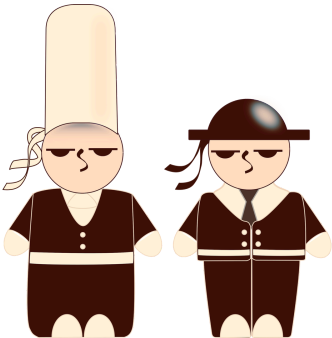

Breton•ne

Breizhad