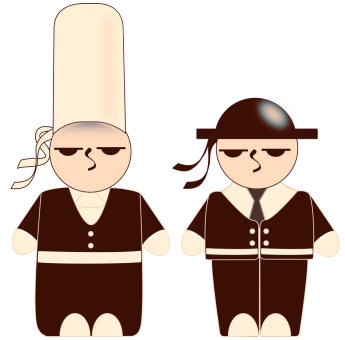

DEN BLEIZ

A brown square with rounded corners, featuring a decorative pattern of three stylized swirls in a triangular arrangement. The text "DEN BLEIZ" is centered horizontally in a white, outlined, sans-serif font.

Breton•ne

A brown square with rounded corners, featuring a decorative pattern of three stylized, swirling lines that meet at a central point. The text "DEN BLEIZ" is written in a white, outlined, sans-serif font across the middle of the square.