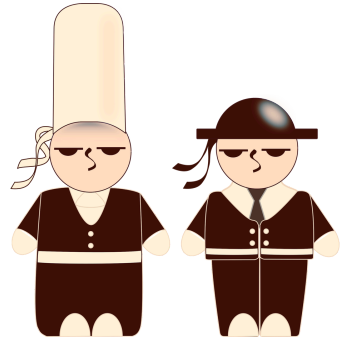

Voleur·euse

A brown square with rounded corners, featuring a decorative pattern of three stylized, swirling, leaf-like shapes in a darker brown color. The text "DEN BLEIZ" is written across the center in a white, outlined, sans-serif font.

DEN BLEIZ

A brown square with rounded corners, featuring a decorative pattern of three stylized, swirling lines that meet at a central point. The text "DEN BLEIZ" is written in a white, outlined, sans-serif font across the middle of the square.

Breton•ne

A brown square with rounded corners, featuring a decorative pattern of three stylized, swirling lines in a darker brown shade. The lines originate from the center and curve outwards towards the corners, each ending in a spiral. The text "DEN BLEIZ" is centered horizontally across the middle of the square.