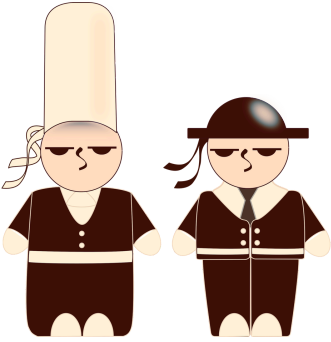

Breizhad

Breton•ne

Breizhad

Breton•ne

Breizhad

Breton•ne

Breizhad

Breton•ne