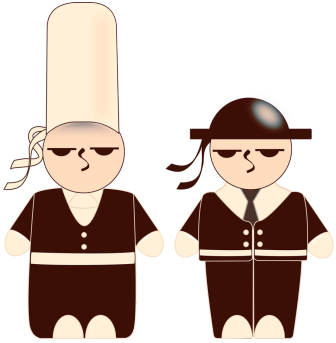

Breizhad

Breton•ne

Divganerez

Voyant•e

Korrigan•ez

Korrigan

Chaseour

Chasseur•euse