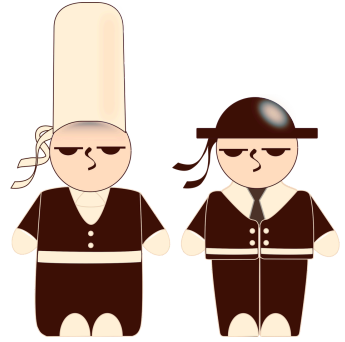

Breton•ne

Breizhad