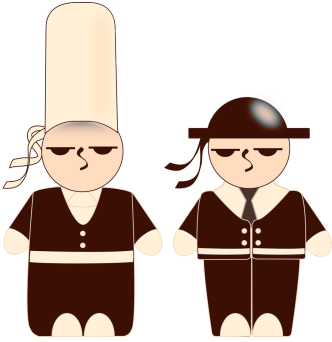

Breizhad

Breton•ne

Breizhad

Breton•ne

Breizhad

Breton•ne

Breizhad

Breton•ne